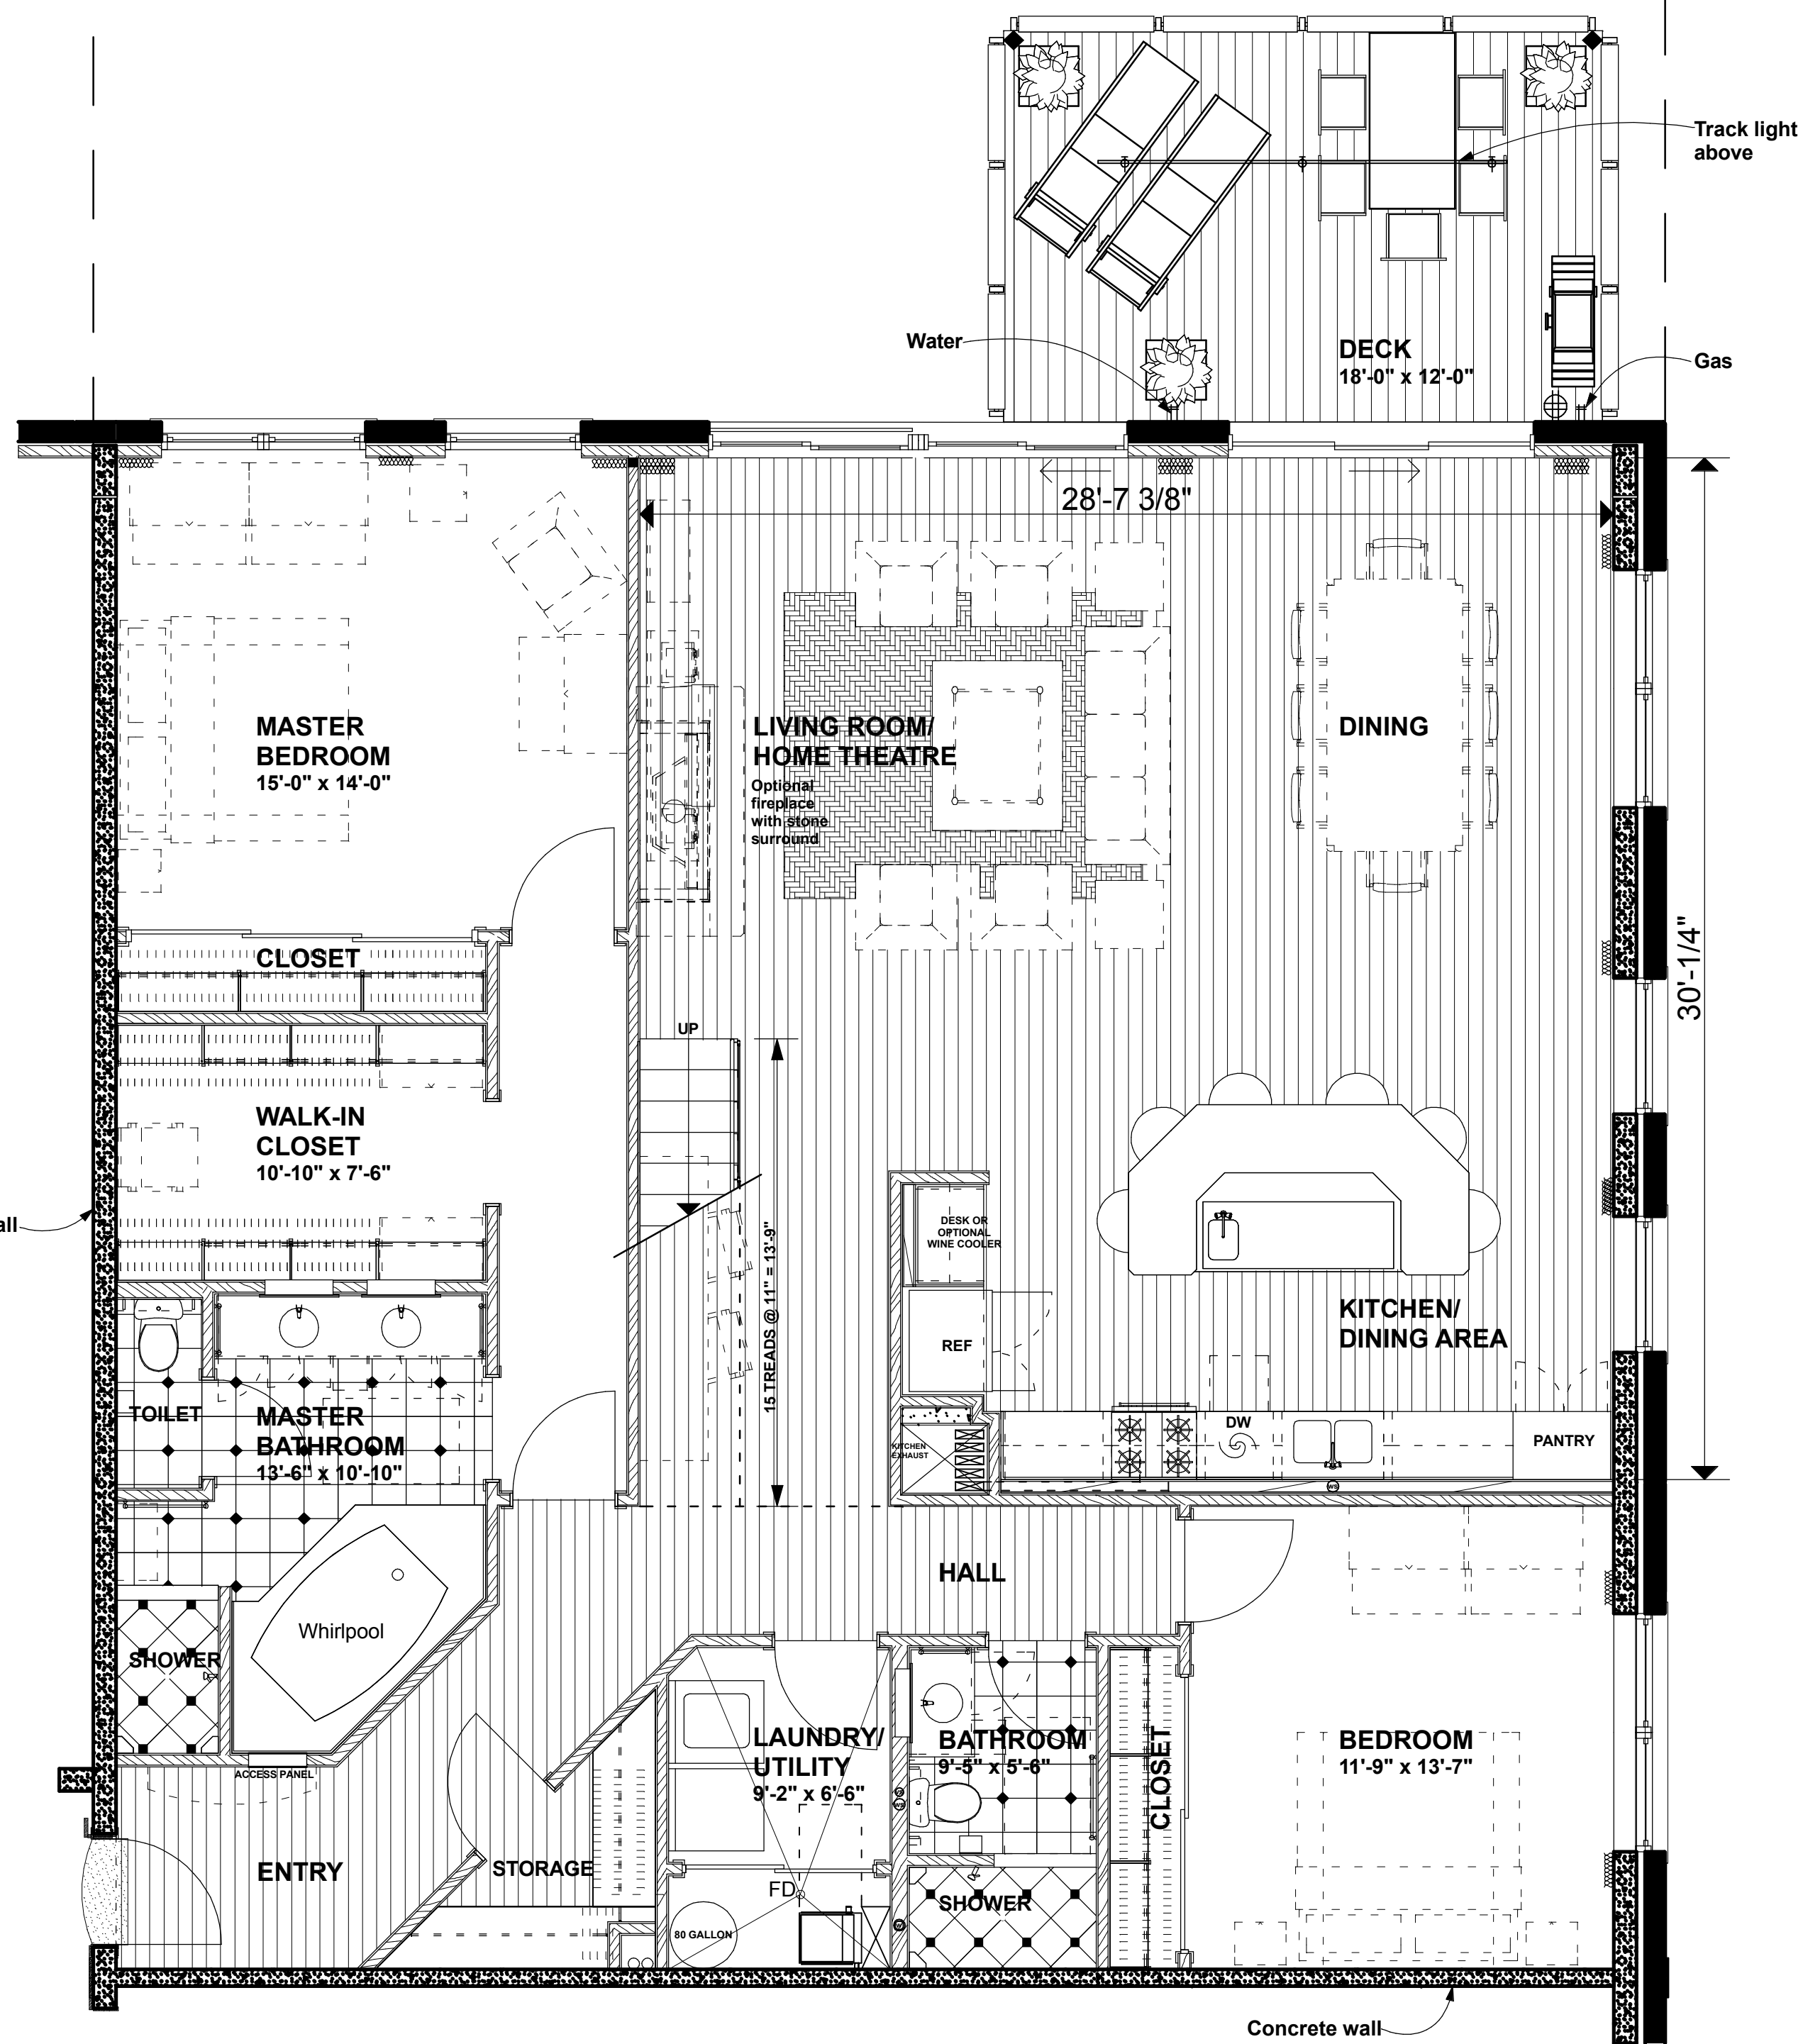

UPPER LEVEL

20TH FLOOR

Plan For Unit 2003
 Four Bedroom Four Bath
 Two-Story Unit
 3,265 Sq.Ft. including deck